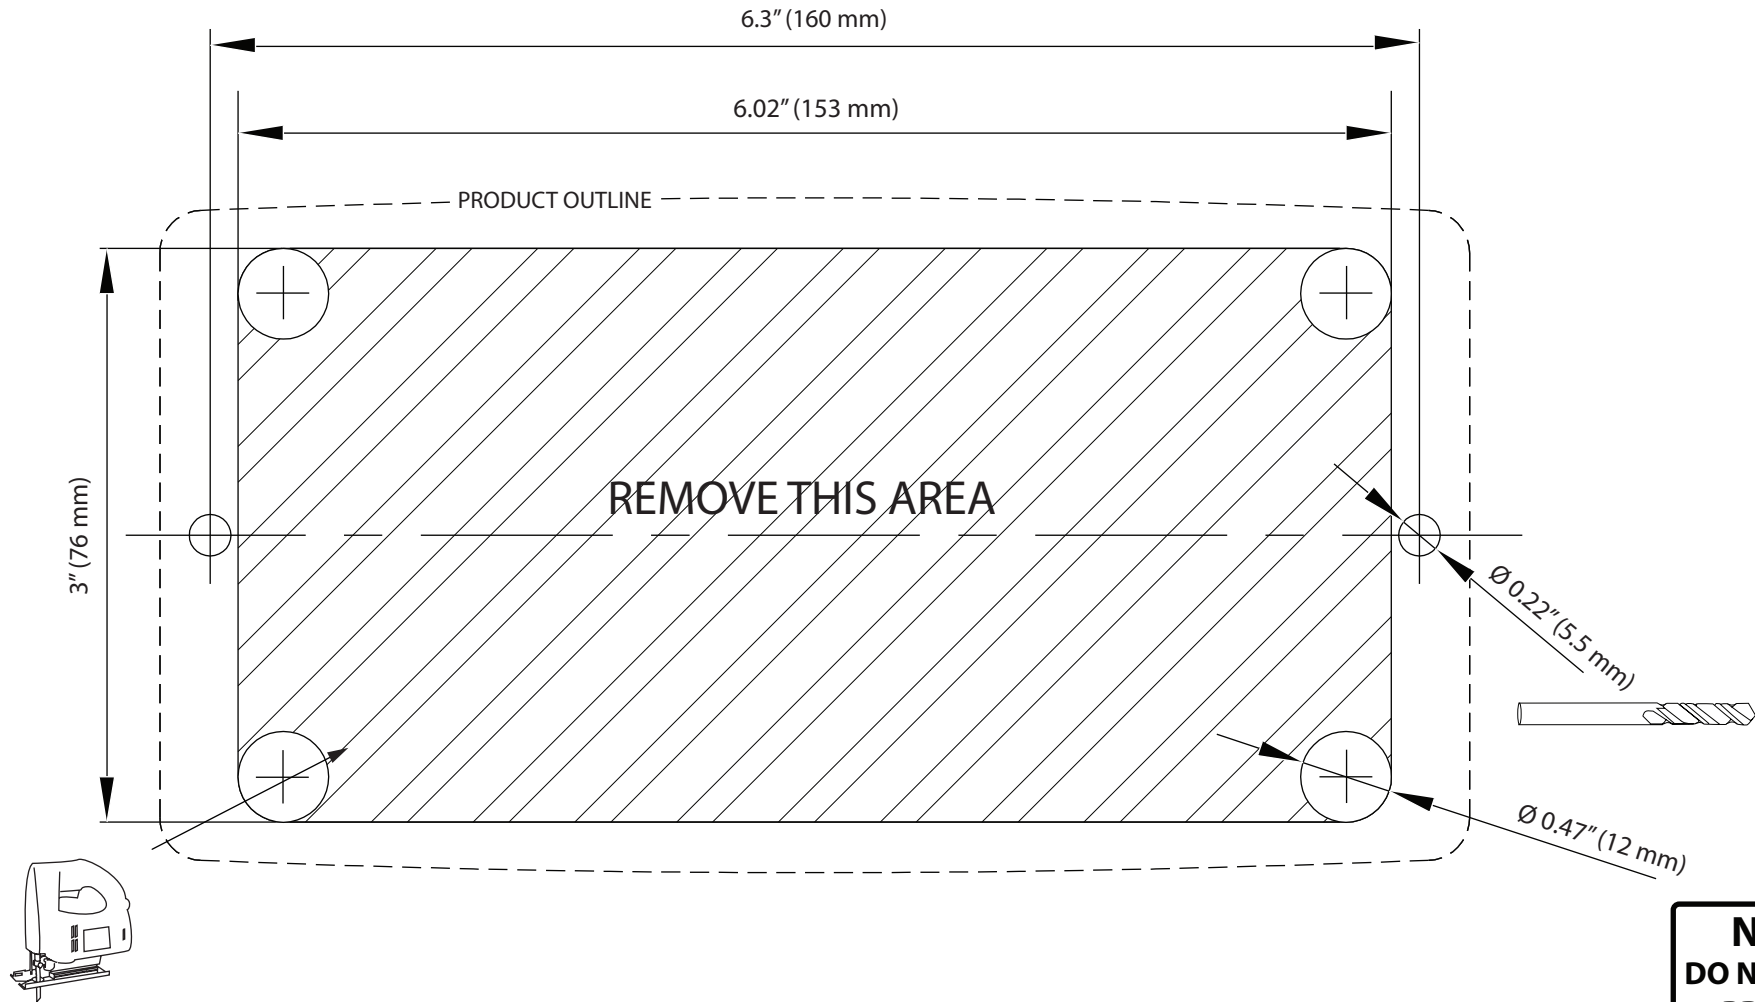

MOUNTING TEMPLATE FOR VHF'S (Type C)

IMPORTANT. Do not use this template if it has been rescaled by copying or printing. If this is not the original, or is a print from a file, please check the dimension lines below are to scale before use.